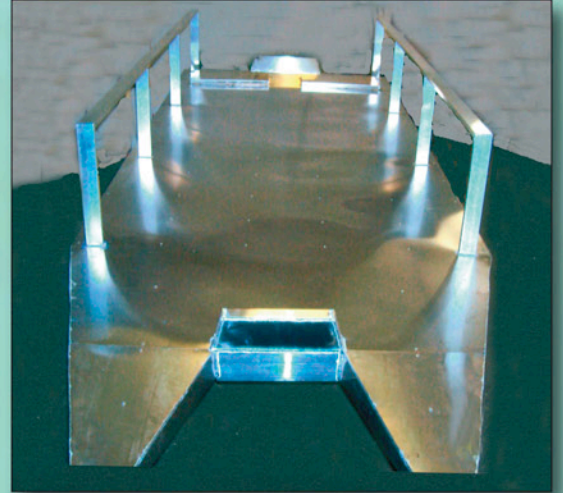

CUSTOMBILT PONDTOONS

Blue River Outdoors
Inc.

"Your Midwest Source for Custombilt Pondtoons."

Our pontoon boats are all welded aluminum, with a total aluminum deck system. Hulls are 14' on average, constructed of .090 marine grade aluminum with transom and deck systems consisting of the same, durable .090 marine grade aluminum; and come in widths of 5 or 6 foot.

We add 2x1 aluminum hand rails. The standard is 18" off the deck, but can be designed to 24" or our Fly Fishing Edition is only 6" off the deck.

These are very stable and exceed all flotation requirements, and will float in only inches of water. Our warranty is lifetime on welds and 1 year on all other components.

You'll have a product that is built with durability in mind. We offer an uncompromised quality in our construction.

With Aluminum, having no wood, means no worry.

AWESOME EDITIONS

We offer a "Fly Fishing Edition", that features low 6" rails, allowing you all the casting room you need.